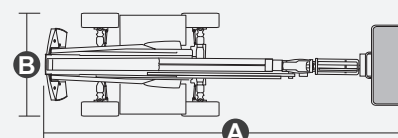

Weight		
Overall Weight	6830kg	15058lb

Power		
Diesel Engine	Kubota D1105/18kW	Kubota D1105/18kW
Diesel Tank	115L	30gal
Hydraulic Tank	145L	38gal

ENGINE

Range Of Motion

FEATURES

Standard Items

- 1.50m (4ft 11in) Jib
- Front Oscillating Axle
- Two-Wheel Steering
- Four-Wheel Drive
- Self-Leveling Platform
- 180° Left And Right Swing Platform
- Proportional Joystick Controls
- Thumb Rocker Steer
- Drive Enable
- AC Power Cord To Platform
- Tilt Alarm
- Descent Alarm
- Flash
- Horn
- Hour Meter
- Integral Integrated Special Drive Axle
For Construction Machinery
- 360° Continuous Turntable Rotation
- Positive Traction Four Wheel Drive
- Platform Load Sense System
- Fault Diagnosis System
- Operator Anti-crushing Protection System
- Harsh Environment Kits
- 12V DC Auxiliary Power
- Kubota D1105 18kW 2600rpm Diesel Engine
- Hydraulic Oil Radiator
- Anti-restart Engine Protection
- Anti-reverse Engine Device
- Auto Engine Fault Shutdown

Telescopic
Boom-BT

Working
Height-18m

Jib

Diesel Engine

Rough
Terrain-RT

Elevated Platform Services

40 Hands Road, Middleton, Christchurch
P. 0800 3773979
E. office@epsnz.co.nz
epsnz.co.nz