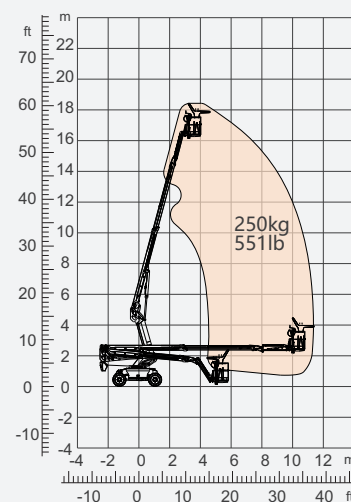

SPECIFICATIONS

Size	Metric	British
Max. Working Height	18.16m	59ft 7in
Max. Platform Height	16.16m	53ft
Max. Operating Range(+0.6m)	11.42m	37ft 6in
Max. Platform Range	10.82m	35ft 6in
Overall Length(Stowed) A	8.40m	27ft 7in
Overall Length(Transport)	6.48m	21ft 3in
Overall Width(Stowed) B	2.33m	7ft 8in
Overall Height(Stowed) C	2.49m	8ft 2in
Overall Height(Transport)	2.60m	8ft 6in
Platform Size(Length×Width)	1.83m×0.79m	6ft×2ft 7in
Turntable Tailswing	1.24m	4ft 1in
Ground Clearance D	0.31m	1ft
Wheelbase E	2.30m	7ft 7in
Turning Radius(Inside/Outside)	2.92m/4.49m	9ft 7in/14ft 9in
Tyres	315/55D20	315/55D20

Performance		
S.W.L	250kg	551lb
Max. Occupants	2	2
Gradeability	40%	40%
Travel Speed(Stowed)	6.0km/h	3.7mph
Travel Speed(Raised)	1.1km/h	0.7mph
Max. Working Slope	X-5°/Y-5°	X-5°/Y-5°
Turret Rotation	360°Continuous	360°Continuous
Platform Rotation	180°	180°
Jib Movement	132°	132°

Weight		
Overall Weight	6830kg	15058lb

Power		
Diesel Engine	Kubota D1105/18kW	Kubota D1105/18kW
Diesel Tank	115L	30gal
Hydraulic Tank	145L	38gal

ENGINE

Range Of Motion

FEATURES

Standard Items

- 1.50m (4ft 11in) Jib
- Front Oscillating Axle
- Two-Wheel Steering
- Four-Wheel Drive
- Self-Leveling Platform
- 180° Left And Right Swing Platform
- Proportional Joystick Controls
- Thumb Rocker Steer
- Drive Enable
- AC Power Cord To Platform
- Tilt Alarm
- Descent Alarm
- Flash
- Horn
- Hour Meter
- Integral Integrated Special Drive Axle
For Construction Machinery
- 360° Continuous Turntable Rotation
- Positive Traction Four Wheel Drive
- Platform Load Sense System
- Fault Diagnosis System
- Operator Anti-crushing Protection System
- Harsh Environment Kits
- 12V DC Auxiliary Power
- Kubota D1105 18kW 2600rpm Diesel Engine
- Hydraulic Oil Radiator
- Anti-restart Engine Protection
- Anti-reverse Engine Device
- Auto Engine Fault Shutdown