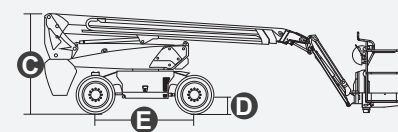

Performance		
S.W.L	250kg	551lb
Max. Occupants	2	2
Gradeability	40%	40%
Travel Speed(Stowed)	6.0km/h	3.7mph
Travel Speed(Raised)	1.1km/h	0.7mph
Max. Working Slope	X-5°/Y-5°	X-5°/Y-5°
Turret Rotation	360°Continuous	360°Continuous
Platform Rotation	180°	180°
Jib Movement	132°	132°

Weight		
Overall Weight	6830kg	15058lb

Power		
Diesel Engine	Kubota D1105/18kW	Kubota D1105/18kW
Diesel Tank	115L	30gal
Hydraulic Tank	145L	38gal

ENGINE

Range Of Motion

FEATURES

Standard Items

- 1.50m (4ft 11in) Jib
- Front Oscillating Axle
- Two-Wheel Steering
- Four-Wheel Drive
- Self-Leveling Platform
- 180° Left And Right Swing Platform
- Proportional Joystick Controls
- Thumb Rocker Steer
- Drive Enable
- AC Power Cord To Platform
- Tilt Alarm
- Descent Alarm
- Flash
- Horn
- Hour Meter
- Integral Integrated Special Drive Axle
For Construction Machinery
- 360° Continuous Turntable Rotation
- Positive Traction Four Wheel Drive
- Platform Load Sense System
- Fault Diagnosis System
- Operator Anti-crushing Protection System
- Harsh Environment Kits
- 12V DC Auxiliary Power
- Kubota D1105 18kW 2600rpm Diesel Engine
- Hydraulic Oil Radiator
- Anti-restart Engine Protection
- Anti-reverse Engine Device
- Auto Engine Fault Shutdown

Telescopic
Boom-BT

Working
Height-18m

Jib

Diesel Engine

Rough
Terrain-RT

Elevated Platform Services

40 Hands Road, Middleton, Christchurch
P. 0800 3773979
E. office@epsnz.co.nz
epsnz.co.nz