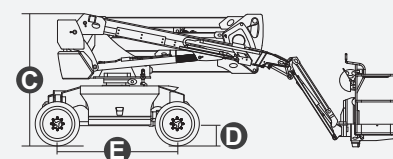

Performance		
S.W.L	250kg	551lb
Max. Occupants	2	2
Gradeability	40%	40%
Travel Speed(Stowed)	6.0km/h	3.7mph
Travel Speed(Raised)	1.1km/h	0.7mph
Max. Working Slope	X-5°/Y-5°	X-5°/Y-5°
Turret Rotation	360°Continuous	360°Continuous
Platform Rotation	180°	180°
Jib Movement	132°	132°

Weight		
Overall Weight	7920kg	17461lb

Power		
Diesel Engine	Kubota D1105/18kW	Kubota D1105/18kW
Diesel Tank	115L	30gal
Hydraulic Tank	145L	38gal

ENGINE

Range Of Motion

### Standard Items

- 1.50m (4ft 11in) Jib
- Front Oscillating Axle
- Two-Wheel Steering
- Four-Wheel Drive
- Self-Leveling Platform
- 180° Left And Right Swing Platform
- Proportional Joystick Controls
- Thumb Rocker Steer
- Drive Enable
- AC Power Cord To Platform
- Tilt Alarm
- Descent Alarm
- Flash
- Horn
- Hour Meter
- Integral Integrated Special Drive Axle For Construction Machinery
- 360° Continuous Turntable Rotation
- Positive Traction Four Wheel Drive
- Platform Load Sense System
- Fault Diagnosis System
- Operator Anti-crushing Protection System
- Harsh Environment Kits
- 12V DC Auxiliary Power
- Kubota D1105 18kW 2600rpm Diesel Engine
- Hydraulic Oil Radiator
- Anti-restart Engine Protection
- Anti-reverse Engine Device
- Auto Engine Fault Shutdown