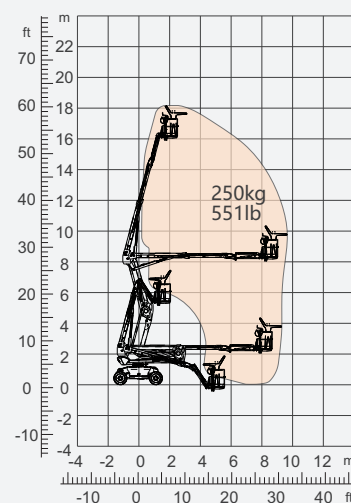

## SPECIFICATIONS

Size	Metric	British
Max. Working Height	18.04m	59ft 2in
Max. Platform Height	16.04m	52ft 7in
Max. Operating Range(+0.6m)	9.64m	31ft 8in
Max. Platform Range	9.04m	29ft 8in
Overall Length(Stowed) <b>A</b>	7.41m	24ft 4in
Overall Length(Transport)	5.57m	18ft 3in
Overall Width(Stowed) <b>B</b>	2.33m	7ft 8in
Overall Height(Stowed) <b>C</b>	2.55m	8ft 4in
Overall Height(Transport)	2.63m	8ft 8in
Platform Size(Length×Width)	1.83m×0.79m	6ft×2ft 7in
Turntable Tailswing	0.19m	7in
Ground Clearance <b>D</b>	0.31m	1ft
Wheelbase <b>E</b>	2.30m	7ft 7in
Turning Radius(Inside/Outside)	2.92m/4.49m	9ft 7in/14ft 9in
Tyres	315/55 D20	315/55 D20
Max. Up And Over Clearance	8.23m	27ft
Max. Down Probing Depth	1.30m	4ft 3in

Performance		
S.W.L	250kg	551lb
Max. Occupants	2	2
Gradeability	40%	40%
Travel Speed(Stowed)	6.0km/h	3.7mph
Travel Speed(Raised)	1.1km/h	0.7mph
Max. Working Slope	X-5°/Y-5°	X-5°/Y-5°
Turret Rotation	360°Continuous	360°Continuous
Platform Rotation	180°	180°
Jib Movement	132°	132°

Weight		
Overall Weight	7920kg	17461lb

Power		
Diesel Engine	Kubota D1105/18kW	Kubota D1105/18kW
Diesel Tank	115L	30gal
Hydraulic Tank	145L	38gal

ENGINE

Range Of Motion