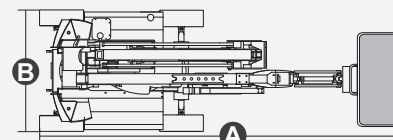

Weight		
Overall Weight	7920kg	17461lb

Power		
Diesel Engine	Kubota D1105/18kW	Kubota D1105/18kW
Diesel Tank	115L	30gal
Hydraulic Tank	145L	38gal

ENGINE

Range Of Motion